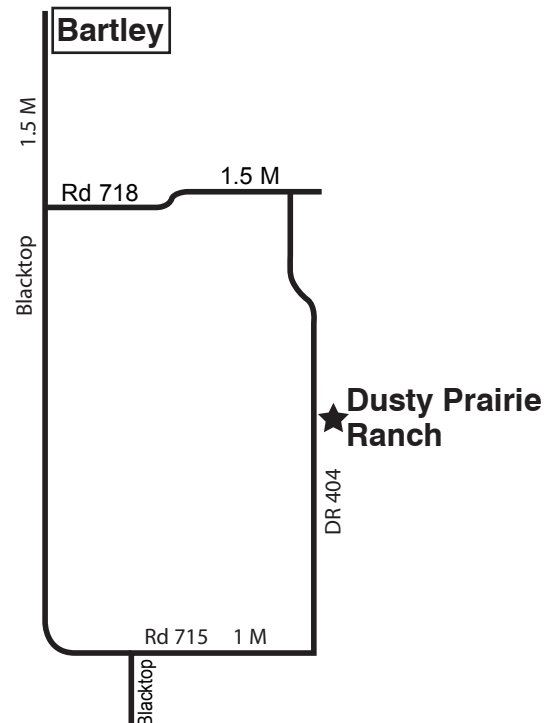

Dusty Prairie Ranch

“Production Bonanza”

April 7, 2013 — 1:30 p.m. CST

At the Ranch · Bartley, Nebraska 69020

60 HEAD SELLING

38 Yearling Amerifax Bulls

2 Two Year Old Amerifax Bulls

20 Commercial Amerifax Heifers

DOUG'S CELL PHONE . . . . . (308) 350-2500
DUSTY PRAIRIE RANCH . . . . . (308) 350-2500
BRETT'S CELL . . . . . (308) 340-6086
NATHAN'S CELL . . . . . (308) 340-7164
GAVIN'S CELL . . . . . (308) 350-2502

SALE REPRESENTATIVES:

Rod Swafford-High Plains Journal. . . . (800) 452-7121
ext. 1860
Randy Rasby-Livestock Plus . . . . . (308) 539-6195

SALE VETERINARIAN:

Dr. Mike Slattery . . . . . (308) 364-2730

ACCOMMODATIONS:

Chief Motel (Best Western) . . . . . (308) 345-3700
Holiday Inn Express . . . . . (308) 345-4505
Days Inn . . . . . (308) 345-7115

AIR TRANSPORTATION:

McCook Municipal Airport
(United Express) . . . . . (308) 345-3895

FEED AND DELIVERY ARRANGEMENTS

Bulls: ✓ Free Board on bulls until April 10th.
$2/day after April 10th.
✓ Discount of $25 on bulls picked up SALE DAY!
✓ Free Delivery on bull purchases over $2000 within
250 miles. Over 250 miles cost is $25-$100.

Heifers: ✓ Heifer Feed cost is $1.50 per day,
after April 10th.
✓ NO free delivery on Heifers.
✓ Delivery available depending on
total miles (Range $10-$50)

Ranch Location Map

**THIS YEAR'S AUCTION IS A
COWBOY BID OFF!!!
EVERY BULL WILL HAVE
ITS OWN BASE PRICE!!**