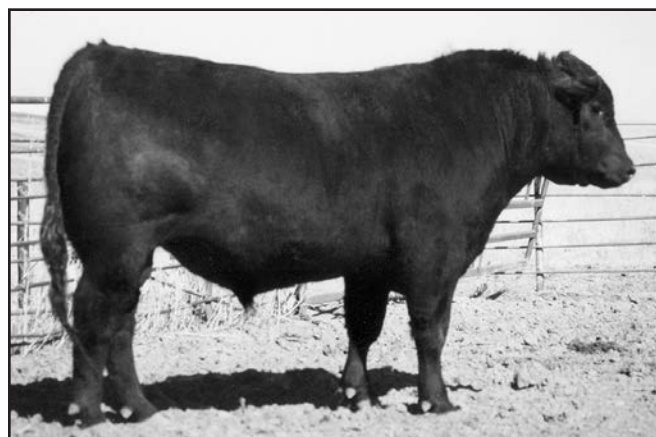

DPR Ms 1449 Thick (320)

DPR 3D Thick 1449

DPR Miss Turepo (283)

Birth Wt.	Calving Ease	205 Adj. Wt.	365 Adj. Wt.	90-Day Gain	Pelvic Msrmt.	Scrotal Msrmt.	P/Sc or H
65	Un	707	1230	4.89	195	39.0	P

DPR Solution 9320 is the most modern framed, easy fleshing bull ever used at DPR. Many of his sons can be used on heifers. The amount of depth of rib he sires in his progeny will give you some easy fleshing cattle in your operation!!

DPR Classy (250)

Polled Turepo 1377

Harsh's Miss King (239)

Birth Wt.	Calving Ease	205 Adj. Wt.	365 Adj. Wt.	90-Day Gain	Pelvic Msrmt.	Scrotal Msrmt.	P/Sc or H
84	Un	744	1302	3.98	203	39.5	P

(0250) - DPR Mr. Classy 5250 is a Double Bred Polled Turepo 1377 son. If you want some of the best Amerifax females in the industry, use this maternal bred bull. Dam DPR Classy 250 was in our Grand Champion Pen of Three Amerifax Heifers at the 2001 National Western Stock Show. DPR Classy 250 was still producing at age 15.