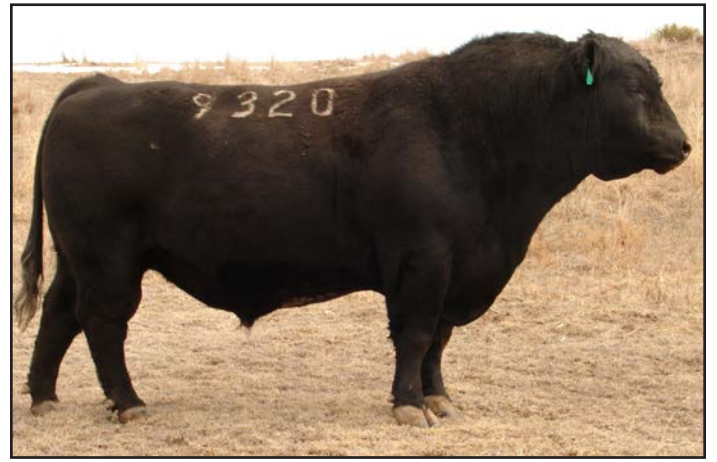

14 **DPR Thunderbird 2502**
Bull Calved 3-1-12 **9/32 BF 23/32 AN**

SAV Thunderbird 9061 SAV Final Answer 0035
SAV Emblynette 7411
DPR Miss 6428 Grid (250) DPR Grid 6428
DPR Miss Ideal (212)

Birth Wt.	Calving Ease	205 Adj. Wt.	365 Adj. Wt.	90-Day Gain	Pelvic Msrmt.	Scrotal Msrmt.	P/Sc or H
68	Un	708	1208				Sc

212H - DPR Miss Ideal 212 is one of our **Top Cows!!** We've retained several daughters and all have a great disposition and great udders. If you want to breed a lot of heifers, use these Thunderbird sons out of our great cow families!!

Age of Dam: 2 years

Herd Sire: DPR Solution 9320

17 **DPR 5134 Super 5032**
Bull Calved 2-28-12 **5/8 BF 3/8 AN**

DPR Super 5134 DPR Super J 290
DPR Miss Ideal (134)
DPR Miss 290 Super (503) DPR Super 290
DPR Miss 2768 Fortune (111)

Birth Wt.	Calving Ease	205 Adj. Wt.	365 Adj. Wt.	90-Day Gain	Pelvic Msrmt.	Scrotal Msrmt.	P/Sc or H
90	Un	636	1250				P

503 - DPR Miss 290 Super is a cow that has been under the radar for several years!! She always calves in the early part of breeding season and is a great mother cow!!

Age of Dam: 7 years